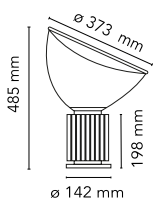

Taccia Small

by Achille & Pier Giacomo Castiglioni , 1962

Table lamp providing indirect and reflected light. Reflector in painted aluminium, gloss white on the outside and matt white on the inside. Directionable diffuser in transparent blown glass. Body in matt black or naturally anodized extruded aluminium. Base in nickel-plated ABS+PC. Electric cable of useful length 190 cm, with dimmer switch for ON/OFF and adjustment of the light flow between 10-100%. Plug-in power supply with interchangeable plugs.

Mounting	Table/Floor
Environment	Indoor
Weight	4,25 Kg
Light sources available	1 x COB LED 16W 2700K CRI92 [i] Dimmable
Emergency	Without
Dimmer	Included
Voltage	100-240/24V
Power	16W
Battery	No
Supply included	Yes
Cord Length	1900 mm
Materials	ABS, Aluminum, Glass, Polycarbonate
Colors	<ul style="list-style-type: none"> F6604004 - Anodized Silver F6604030 - Black F6604046 - Anodized Bronze