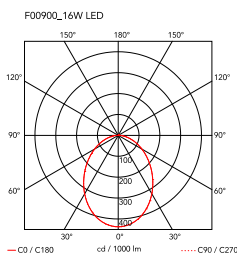

## Aim

by Ronan & Erwan Bouroullec , 2013

Suspended light fitting. Body in varnished aluminium sheet, shade in photo-etched optical polycarbonate. Internal reflector in photo-etched ABS. Orientable body. Powered directly from mains. The LED can be dimmed with a «Triac for Led» dimmer approved by Flos. Flos does not respond in case of wrong electrical connection system installations. The cable has a useful length of 9 meters and thus the lamp can be suspended 3 meters from the ceiling. Multiple rose with capacity to connect up to 5 Aims also available.