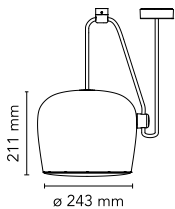

## Aim

by Ronan & Erwan Bouroullec , 2013

Suspended light fitting. Body in varnished aluminium sheet, shade in photo-etched optical polycarbonate. Internal reflector in photo-etched ABS. Orientable body. Powered directly from mains. The LED can be dimmed with a «Triac for Led» dimmer approved by Flos. Flos does not respond in case of wrong electrical connection system installations. The cable has a useful length of 9 meters and thus the lamp can be suspended 3 meters from the ceiling. Multiple rose with capacity to connect up to 5 Aims also available.

<b>Cord Length</b>	9000/3000 mm
<b>Materials</b>	ABS, Aluminum, Polycarbonate

<b>Colors</b>	<ul style="list-style-type: none"> <li><span style="display: inline-block; width: 10px; height: 10px; background-color: #4CAF50; border-radius: 50%; margin-right: 5px;"></span> F0090039 - Ivy anodized</li> <li><span style="display: inline-block; width: 10px; height: 10px; background-color: #424242; border-radius: 50%; margin-right: 5px;"></span> F0090023 - Anodized Blue Steel</li> <li><span style="display: inline-block; width: 10px; height: 10px; background-color: #9E9E9E; border-radius: 50%; margin-right: 5px;"></span> F0090054 - Light silver anodized</li> <li><span style="display: inline-block; width: 10px; height: 10px; background-color: #F5F5F5; border-radius: 50%; margin-right: 5px;"></span> F0090009 - White</li> <li><span style="display: inline-block; width: 10px; height: 10px; background-color: #212121; border-radius: 50%; margin-right: 5px;"></span> F0090030 - Black</li> </ul>
---------------	---